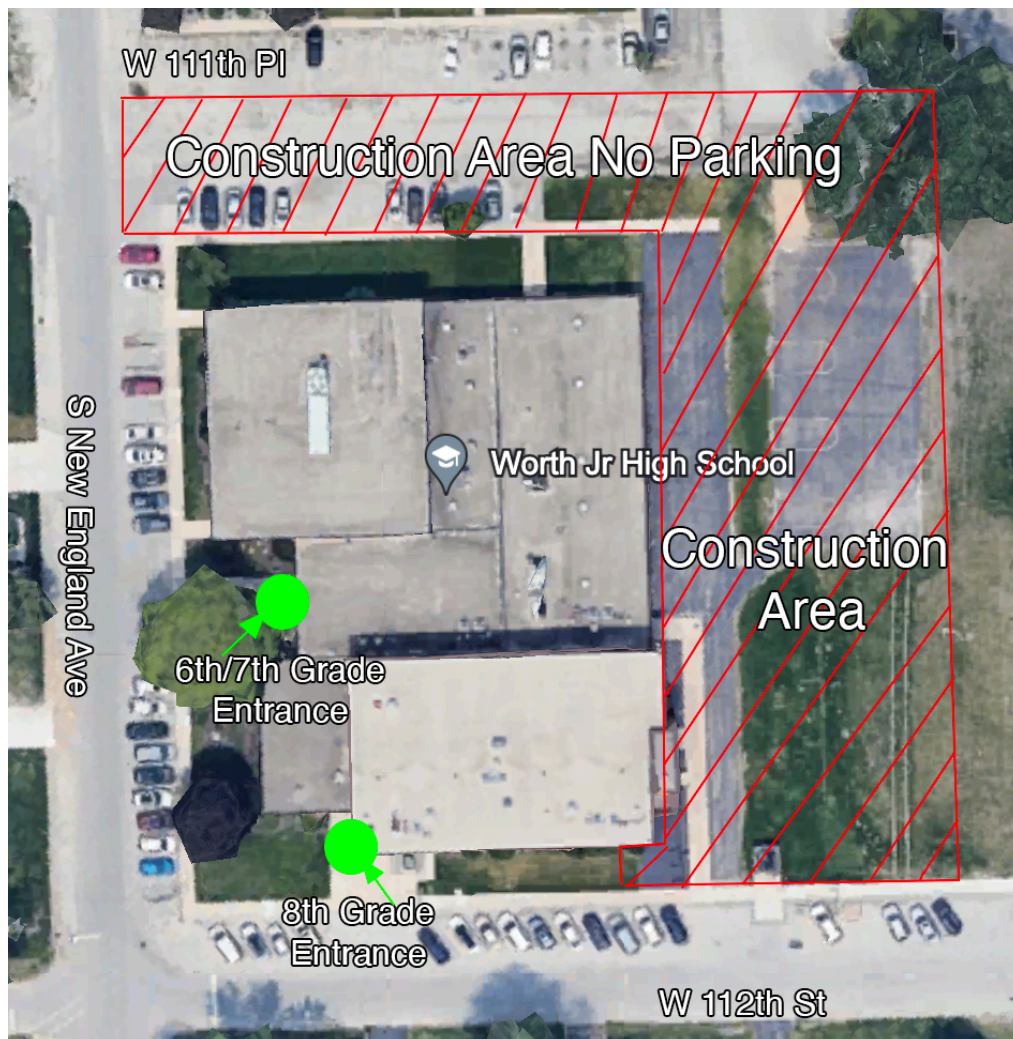

Exciting Worth Junior High Construction Information

IMPORTANT DROP OFF AND PICK UP INFORMATION

- We are asking everyone for patience as we start construction.
- Starting on **Monday, April 1st** there will be less parking (see below).
- **ENTER and EXIT** plan for the day:
 - 6/7th Grade Main Entrance
 - 8th Grade Southwest Doors