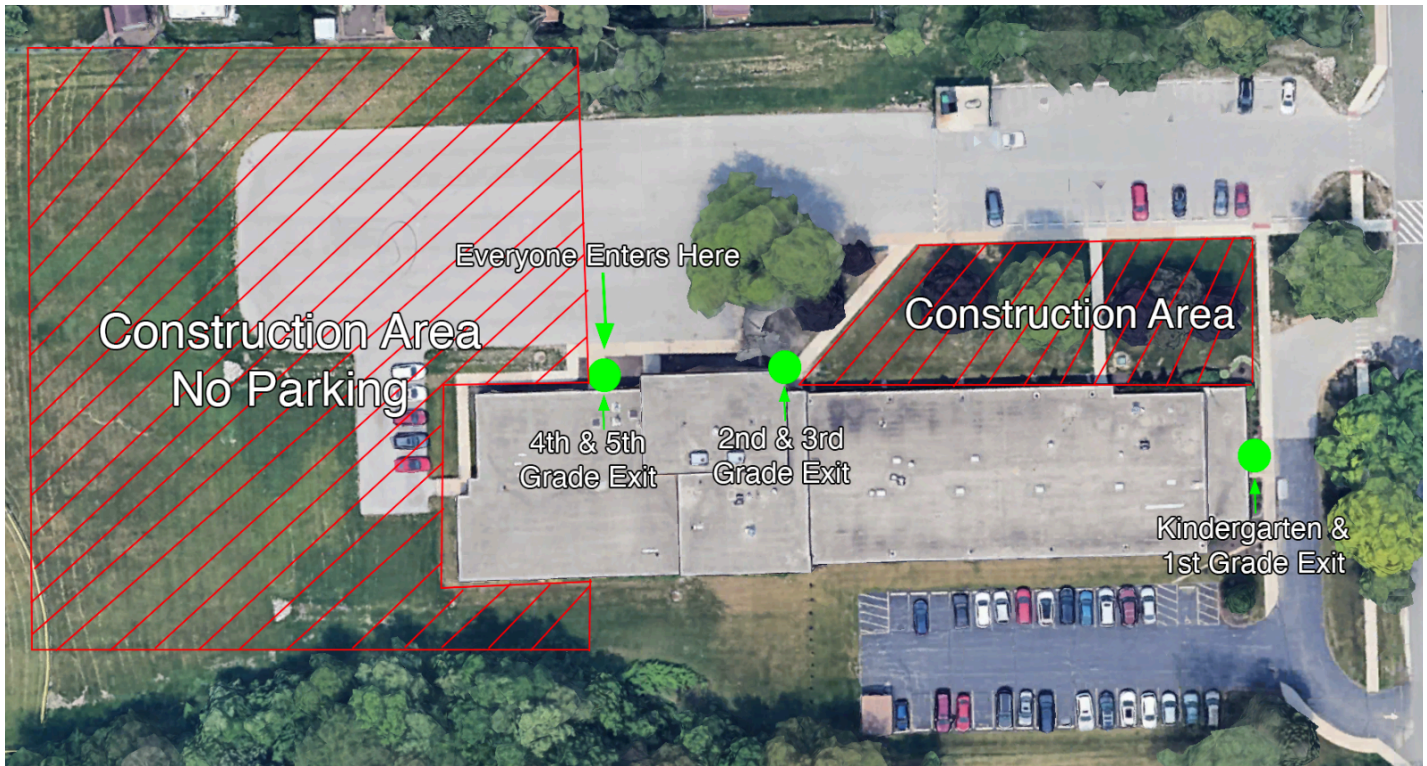

Exciting Worthwoods Construction Information

IMPORTANT DROP OFF AND PICK UP INFORMATION

- We are asking everyone for patience as we start construction.
- Starting on **Monday, April 1st** there will be less parking (see below).
- All students* will **ENTER** through the gym doors.
 - *PM Kindergarten will **enter** through the main doors.
- **EXIT** plan for the end of day:
 - AM/PM Kindergarten - Main Doors
 - 1st grade Main Doors
 - 2/3 grade Middle Doors
 - 4/5 grade Gym Doors